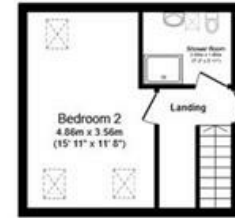

The Mead | | Soulbury | LU7 0EG
Asking Price £800,000

The Mead |
Soulbury | LU7 0EG
Asking Price £800,000

Fine Homes Property are excited to present this smart and spacious six bedroom family home, arranged over three floors in the sought after village of Soulbury. Surrounded by the glorious Bucks countryside to the rear. You have plenty of secure parking as well as the detached double garage. The accommodation comprises; entrance hall, large kitchen dining area, two living rooms, utility room, cloakroom, six double bedrooms and three bathrooms.

First Floor

Second F

pprox

s only. It is not drawn to scale. Any measurements, floor ar
te. No details are guaranteed, they cannot be relied upon
en for any error, omission or misstatement. A party must r