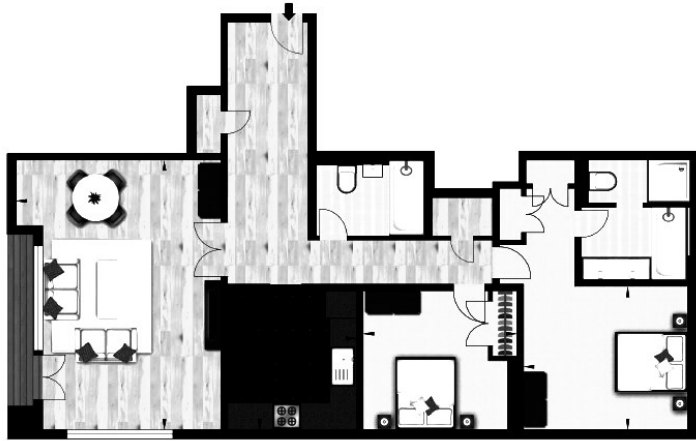

Westferry Circus

£960 Per Week

- Fully furnished, interior designed and AV connected
- Air conditioning in reception and bedrooms
- On-site receptionist, caretaker and 24hr monitored security
- Residents' on-site TV room, lounge, day space and garden terrace
- Private riverside gardens & parking