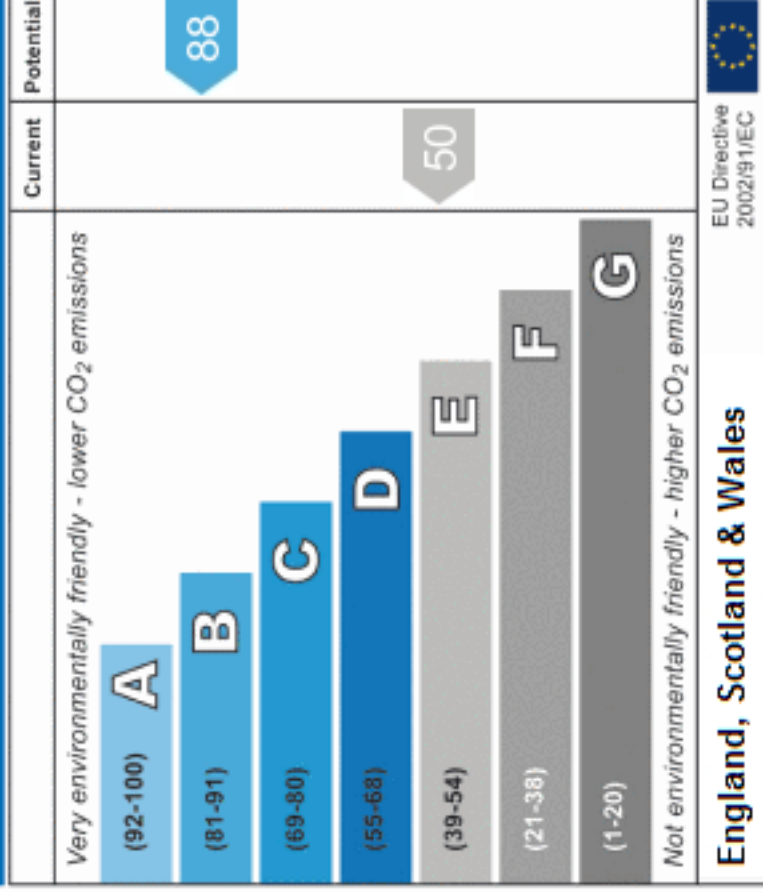

Energy Efficiency Rating

Environmental Impact (CO₂) Rating

Address:

Barnside Worsley Manchester M28 3LP