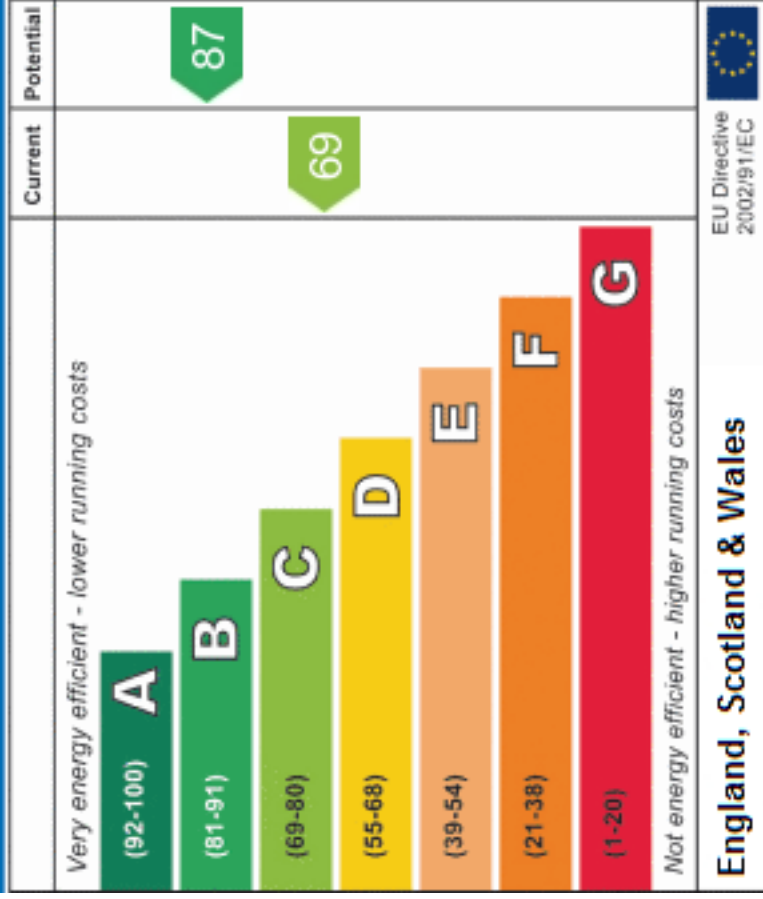

Energy Efficiency Rating

Environmental Impact (CO₂) Rating

Address:

Barnside Worsley Manchester M28 3LP