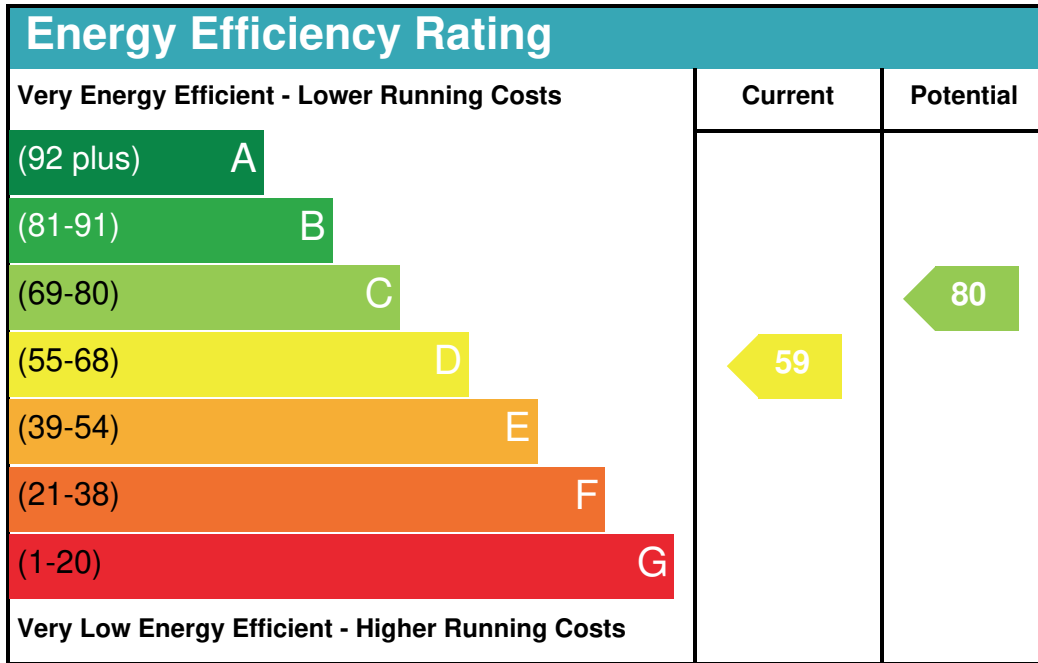

Map View & Satellite View

Energy Performance Certificate

Current Energy Efficiency
59 / D

Inspection Date
16 / 01 / 2017

Tenure
Owner-occupied

Number Habitable Rooms
5

Potential Energy Efficiency
80 / C

Valid Until
16 / 01 / 2027