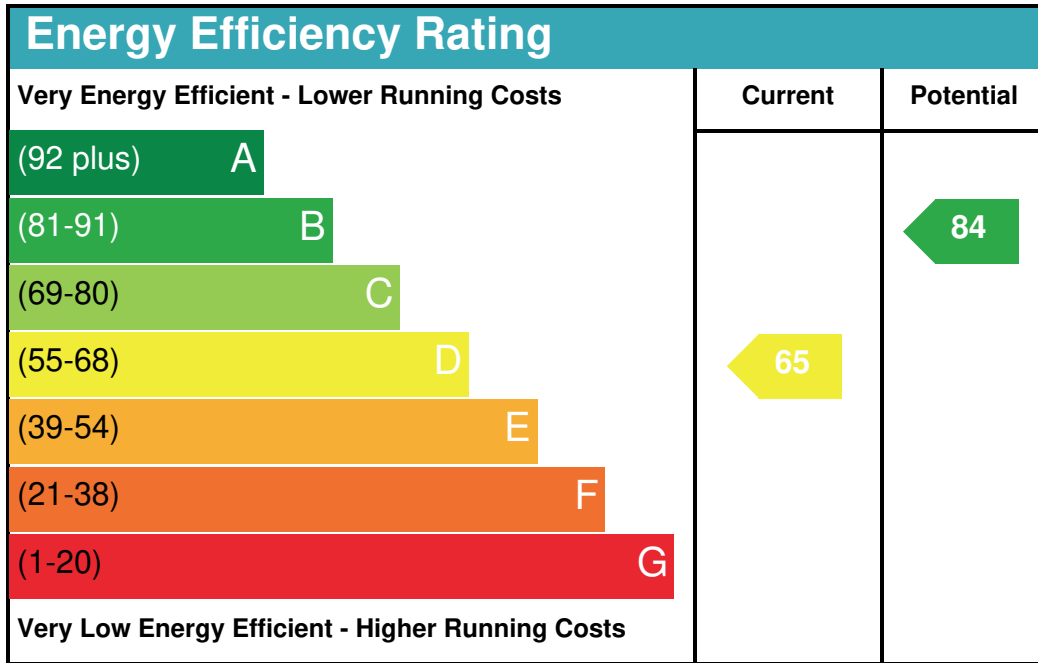

Energy Performance Certificate

Current Energy Efficiency
65 / D

Inspection Date
14 / 08 / 2017

Tenure
Owner-occupied

Number Habitable Rooms
6

Potential Energy Efficiency
84 / B

Valid Until
14 / 08 / 2027

Local Authority
E09000031