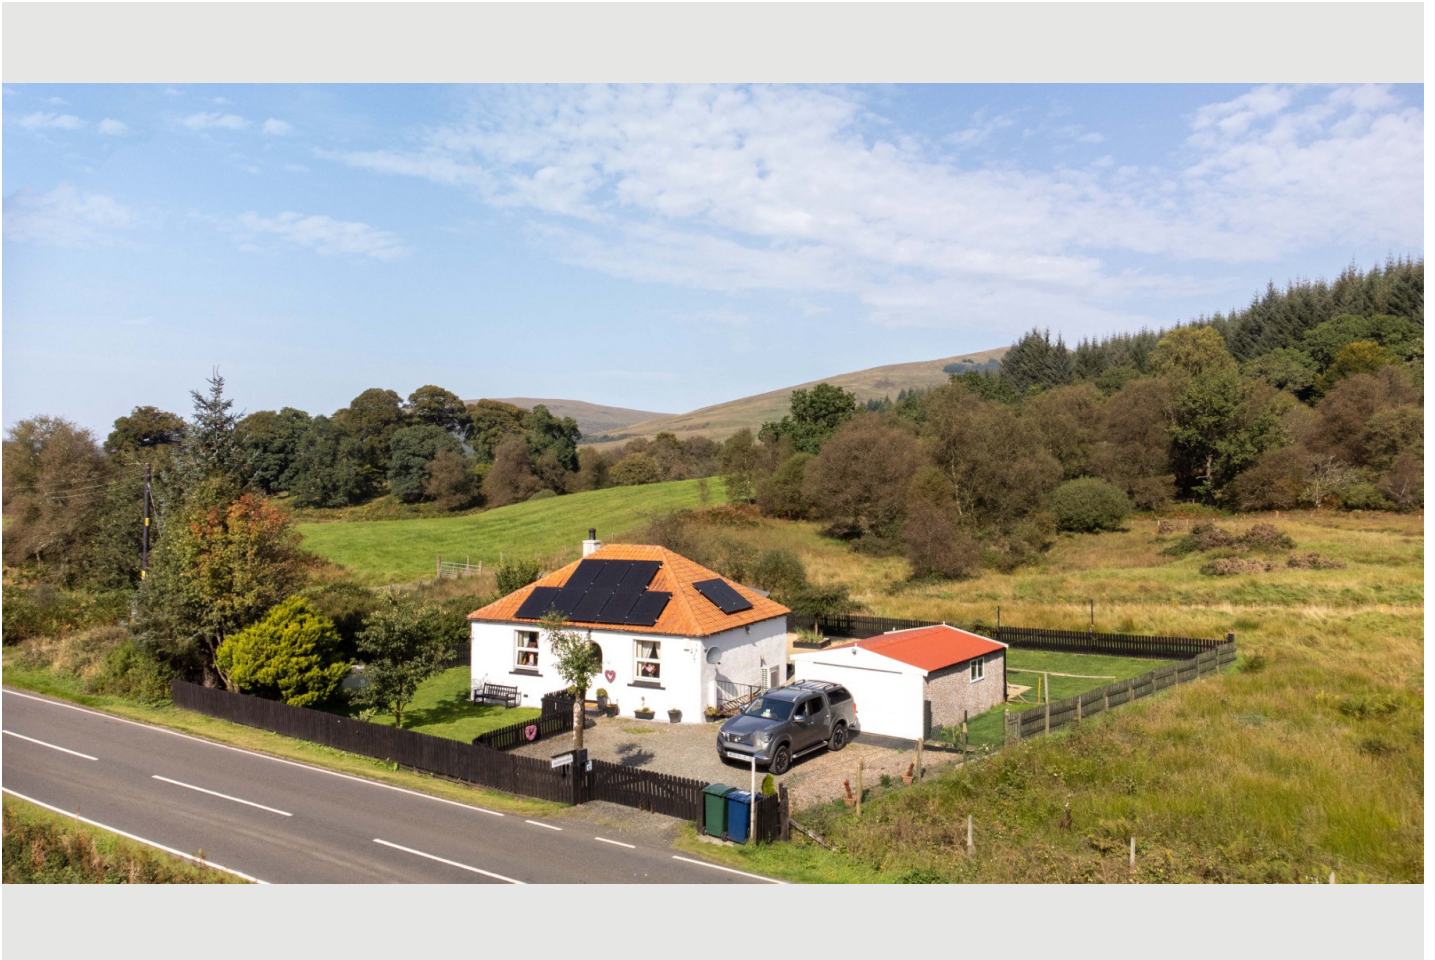

Alderburn Cottage Strachur

- 2 Bedroom Cottage
- Heating - Air Source Heat Pump
- Internally Insulated
- Beautiful Secluded Location
- Multi Fuel Stove
- Local Amenities Short Drive Away.
- Solar Panels
- Private Back Garden
- Open Plan Kitchen Dining Room
- Detached Garage/workshop

Offers Over **£229,000**

Bedroom  2 Bathroom  1 Reception  1