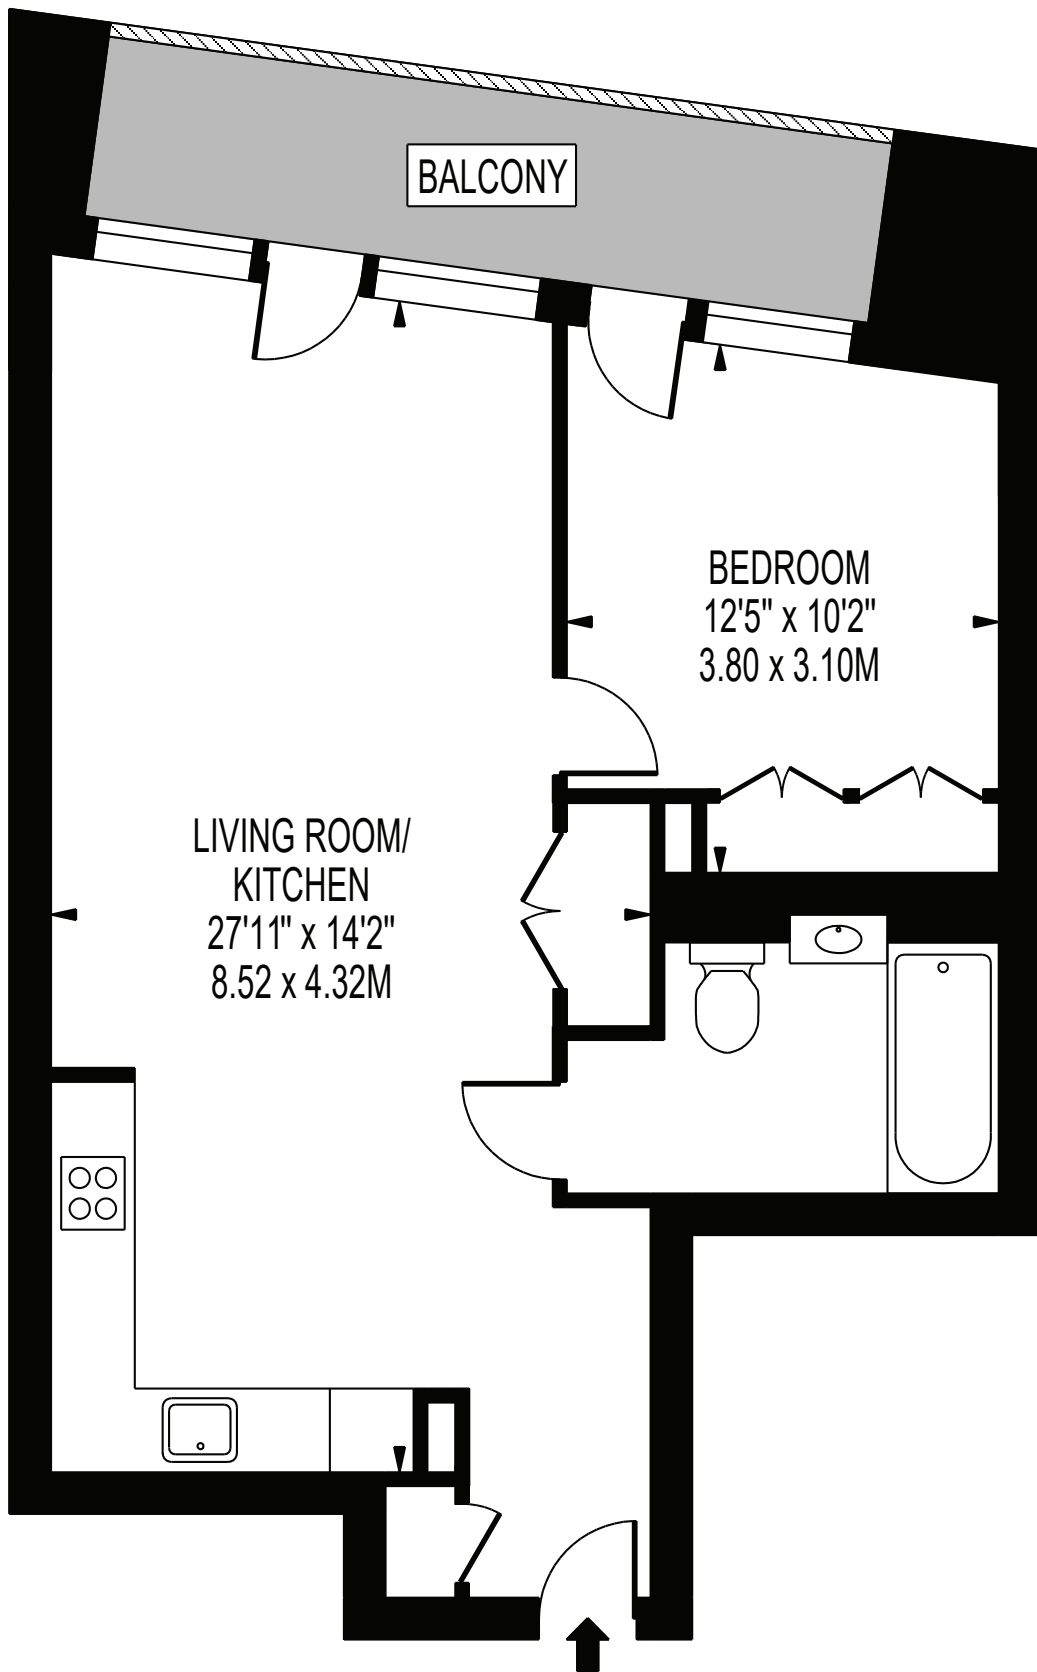

CORSON HOUSE

APPROXIMATE GROSS INTERNAL FLOOR AREA: 570 SQ FT - 53.00 SQ M

SECOND FLOOR

FOR ILLUSTRATION PURPOSES ONLY

THIS FLOOR PLAN SHOULD BE USED AS A GENERAL OUTLINE FOR GUIDANCE ONLY AND DOES NOT CONSTITUTE IN WHOLE OR IN PART AN OFFER OR CONTRACT. ANY INTENDING PURCHASER OR LESSEE SHOULD SATISFY THEMSELVES BY INSPECTION, SEARCHES, ENQUIRIES AND FULL SURVEY AS TO THE CORRECTNESS OF EACH STATEMENT. ANY AREAS, MEASUREMENTS OR DISTANCES QUOTED ARE APPROXIMATE AND SHOULD NOT BE USED TO VALUE A PROPERTY OR BE THE BASIS OF ANY SALE OR LET.