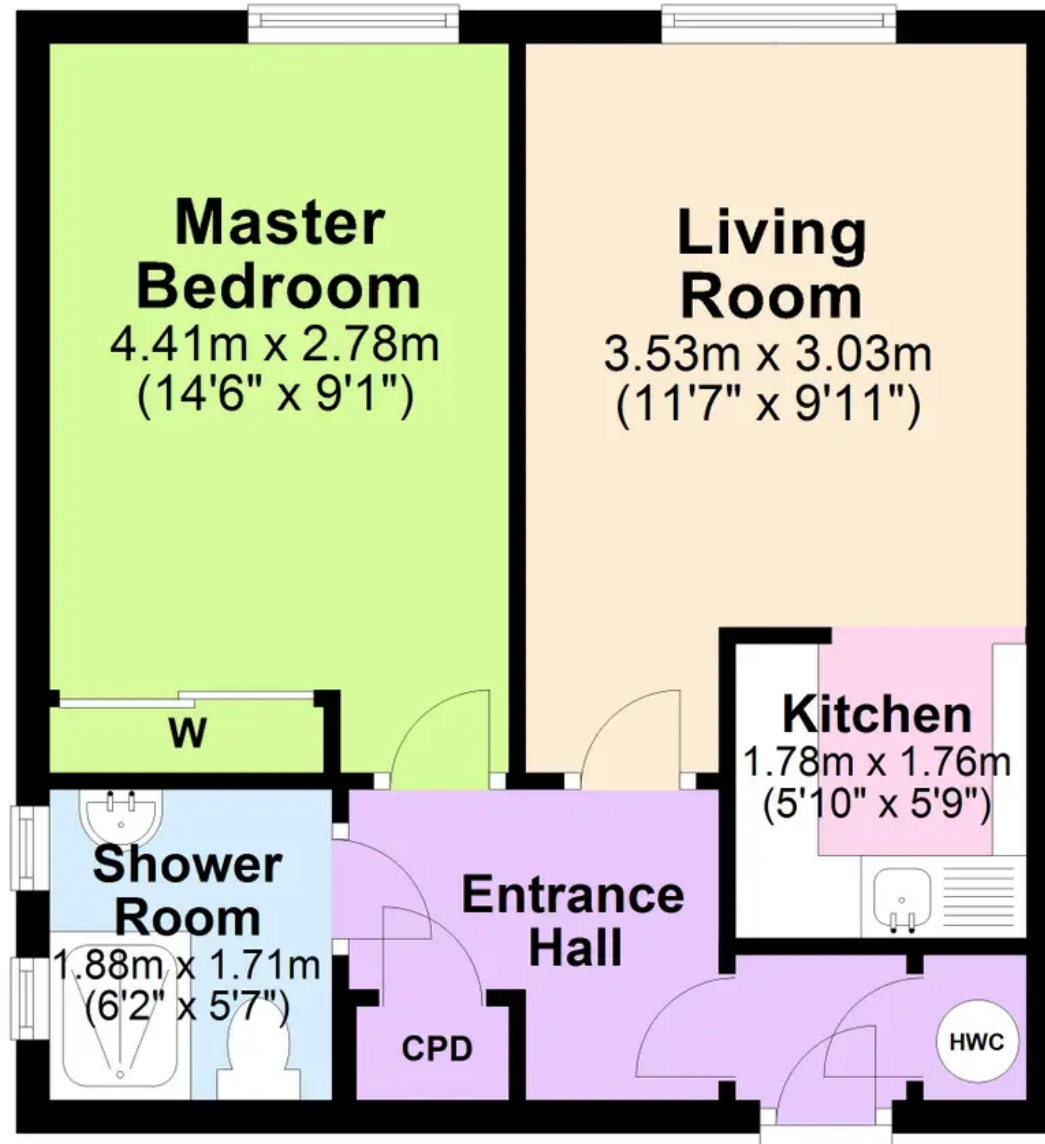

The flat itself includes a living room with an opening through to the kitchen, a double bedroom (which has built in wardrobes) and the shower room. The property has uPVC windows to the front & side and electric radiators & is naturally warm & light due to its position on the front of the building.

Listed: No

Tenure: Leasehold – 125 years from 1985

EPC : C

DIRECTIONS: Redvers House is located between Crediton High Street & the war memorial, on Union Road opposite the iron railings.

Ground Floor

Approx. 35.9 sq. metres (386.0 sq. feet)

Total area: approx. 35.9 sq. metres (386.0 sq. feet)

Helmores

Helmores, 111-112 High Street - EX17 3LF

01363 777 999

property@helmores.com

<https://helmores.com/>

HELMORES
SINCE 1699

These particulars are intended to give a fair and reliable description of the property but no responsibility for any inaccuracy or error can be accepted and do not constitute an offer or contract. We have not tested any services or appliances (including central heating if fitted) referred to in these particulars and the purchasers are advised to satisfy themselves as to the working order and condition. If a property is unoccupied at any time there may be reconnection charges for any switched off/disconnected or drained services or appliances - All measurements are approximate.