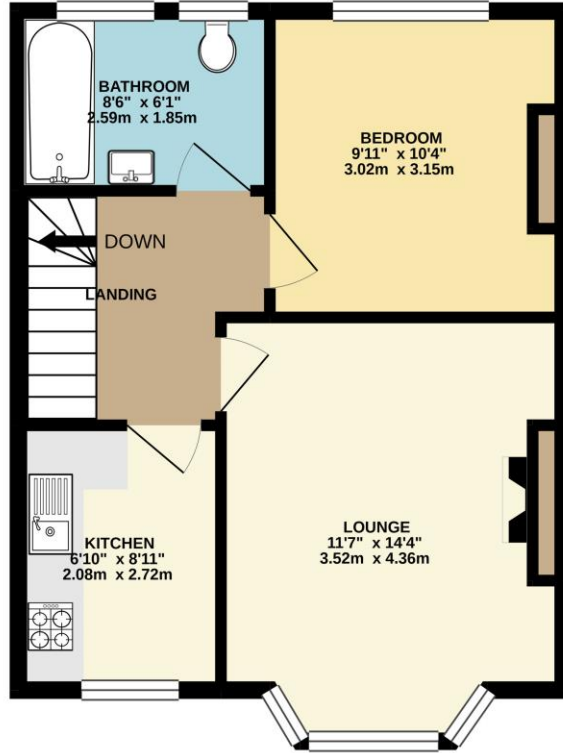

ENTRANCE FLOOR
48 sq.ft. (4.5 sq.m.) approx.

FIRST FLOOR
429 sq.ft. (39.9 sq.m.) approx.

TOTAL FLOOR AREA : 478 sq.ft. (44.4 sq.m.) approx.
Made with Metropix ©2021