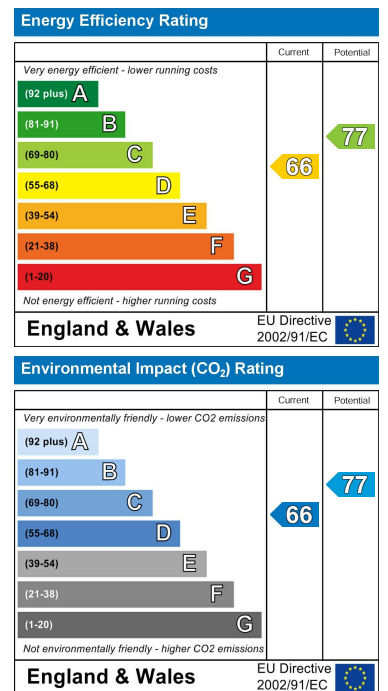

Stratford Grove West, Heaton, NE6 5BB

£1,222 PCM

Available 18th August 2024 - Rent £94pppw / £1,222pcm - Three bedroom upper flat - walking distance to the city centre - Great location for the universities - Call today for viewings.

Floor Plan

Area Map

Energy Efficiency Graph

These particulars, whilst believed to be accurate are set out as a general outline only for guidance and do not constitute any part of an offer or contract. Intending purchasers should not rely on them as statements of representation of fact, but must satisfy themselves by inspection or otherwise as to their accuracy. No person in this firm's employment has the authority to make or give any representation or warranty in respect of the property.