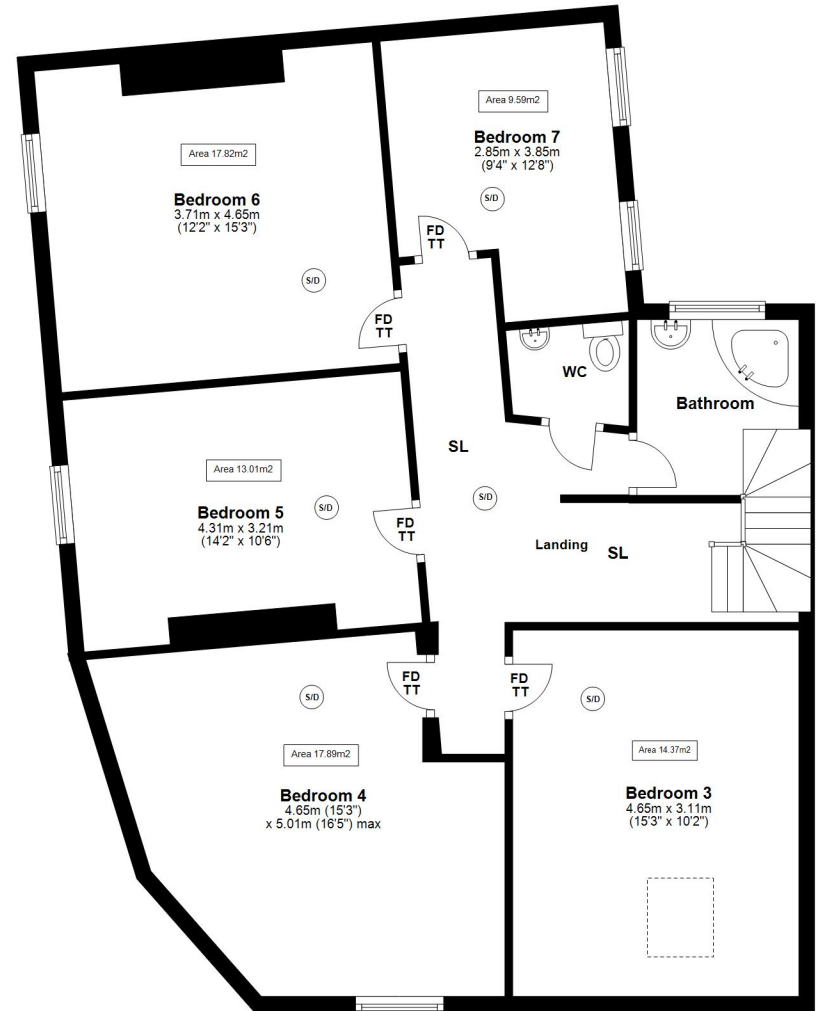

KEY

- SD - Smoke Detector
- HD - Heat Detector
- COD - Carbon Monoxide Detector
- SL - Sky Light
- FF - Fridge Freezer
- WD - Washer Dryer
- DW - Dishwasher
- B - Boiler
- HOB - Hob
- OV - Oven
- FD - Fire Door
- TT - Thumb Turn Lock

First Floor

Approx. 98.6 sq. metres (1060.9 sq. feet)

Second Floor

Approx. 100.1 sq. metres (1077.3 sq. feet)

Ground Floor

Approx. 5.9 sq. metres (63.3 sq. feet)

Total area: approx. 204.5 sq. metres (2201.5 sq. feet)

247 Jesmond Road, Jesmond

Ground Floor

Approx. 5.9 sq. metres (63.3 sq. feet)

Total area: approx. 204.5 sq. metres (2201.5 sq. feet)

247 Jesmond Road, Jesmond

First Floor

Approx. 98.6 sq. metres (1060.9 sq. feet)

Second Floor

Approx. 100.1 sq. metres (1077.3 sq. feet)