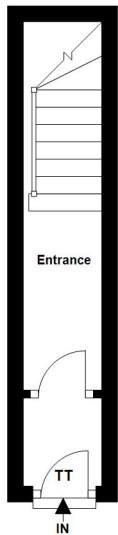

KEY

- SD - Smoke Detector
- HD - Heat Detector
- COD - Carbon Monoxide Detector
- SL - Sky Light
- FF - Fridge Freezer
- WD - Washer Dryer
- DW - Dishwasher
- B - Boiler
- HOB - Hob
- OV - Oven
- FD - Fire Door
- TT - Thumb Turn Lock

First Floor

Approx. 98.6 sq. metres (1060.9 sq. feet)

Second Floor

Approx. 100.1 sq. metres (1077.3 sq. feet)

Ground Floor

Approx. 5.9 sq. metres (63.3 sq. feet)

Total area: approx. 204.5 sq. metres (2201.5 sq. feet)

247 Jesmond Road, Jesmond

Ground Floor

Approx. 5.9 sq. metres (63.3 sq. feet)

Total area: approx. 204.5 sq. metres (2201.5 sq. feet)

247 Jesmond Road, Jesmond

First Floor

Approx. 98.6 sq. metres (1060.9 sq. feet)

Second Floor

Approx. 100.1 sq. metres (1077.3 sq. feet)