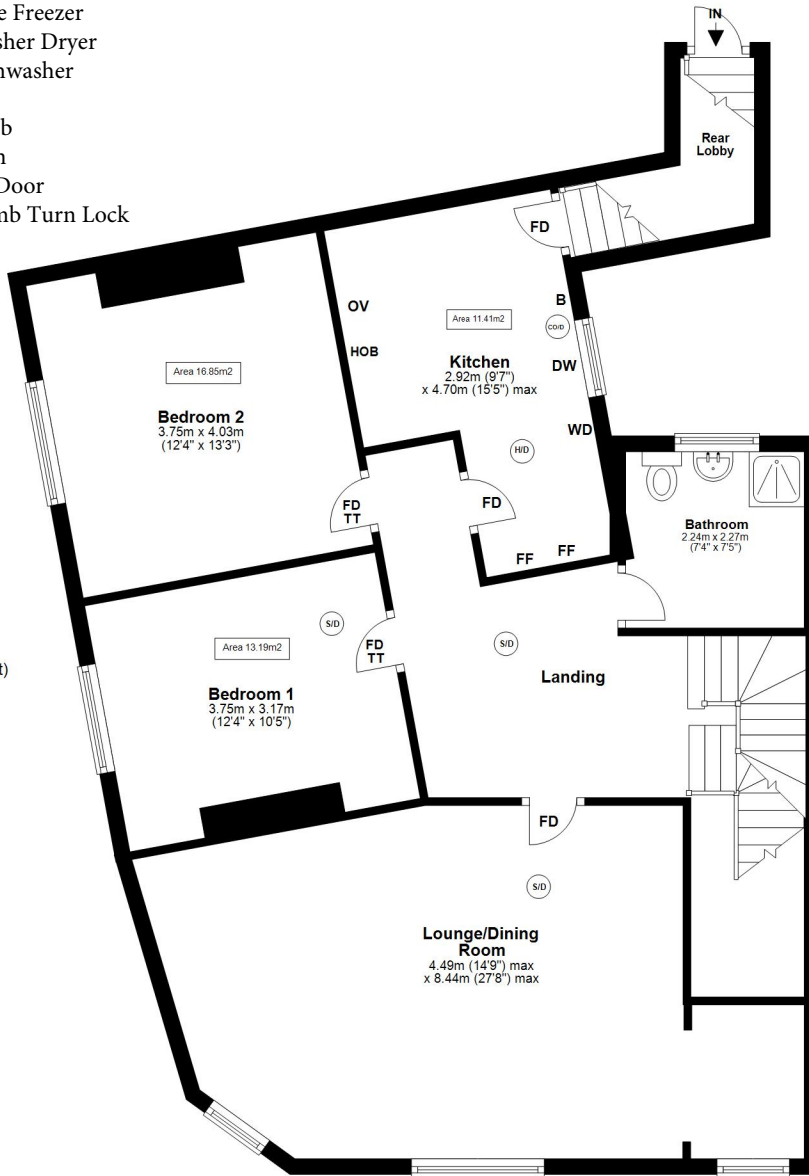

KEY

- SD - Smoke Detector
- HD - Heat Detector
- COD - Carbon Monoxide Detector
- SL - Sky Light
- FF - Fridge Freezer
- WD - Washer Dryer
- DW - Dishwasher
- B - Boiler
- HOB - Hob
- OV - Oven
- FD - Fire Door
- TT - Thumb Turn Lock

First Floor

Approx. 98.6 sq. metres (1060.9 sq. feet)

Second Floor

Approx. 100.1 sq. metres (1077.3 sq. feet)

Ground Floor

Approx. 5.9 sq. metres (63.3 sq. feet)

Total area: approx. 204.5 sq. metres (2201.5 sq. feet)

247 Jesmond Road, Jesmond

Ground Floor

Approx. 5.9 sq. metres (63.3 sq. feet)

Total area: approx. 204.5 sq. metres (2201.5 sq. feet)

247 Jesmond Road, Jesmond

First Floor

Approx. 98.6 sq. metres (1060.9 sq. feet)

Second Floor

Approx. 100.1 sq. metres (1077.3 sq. feet)