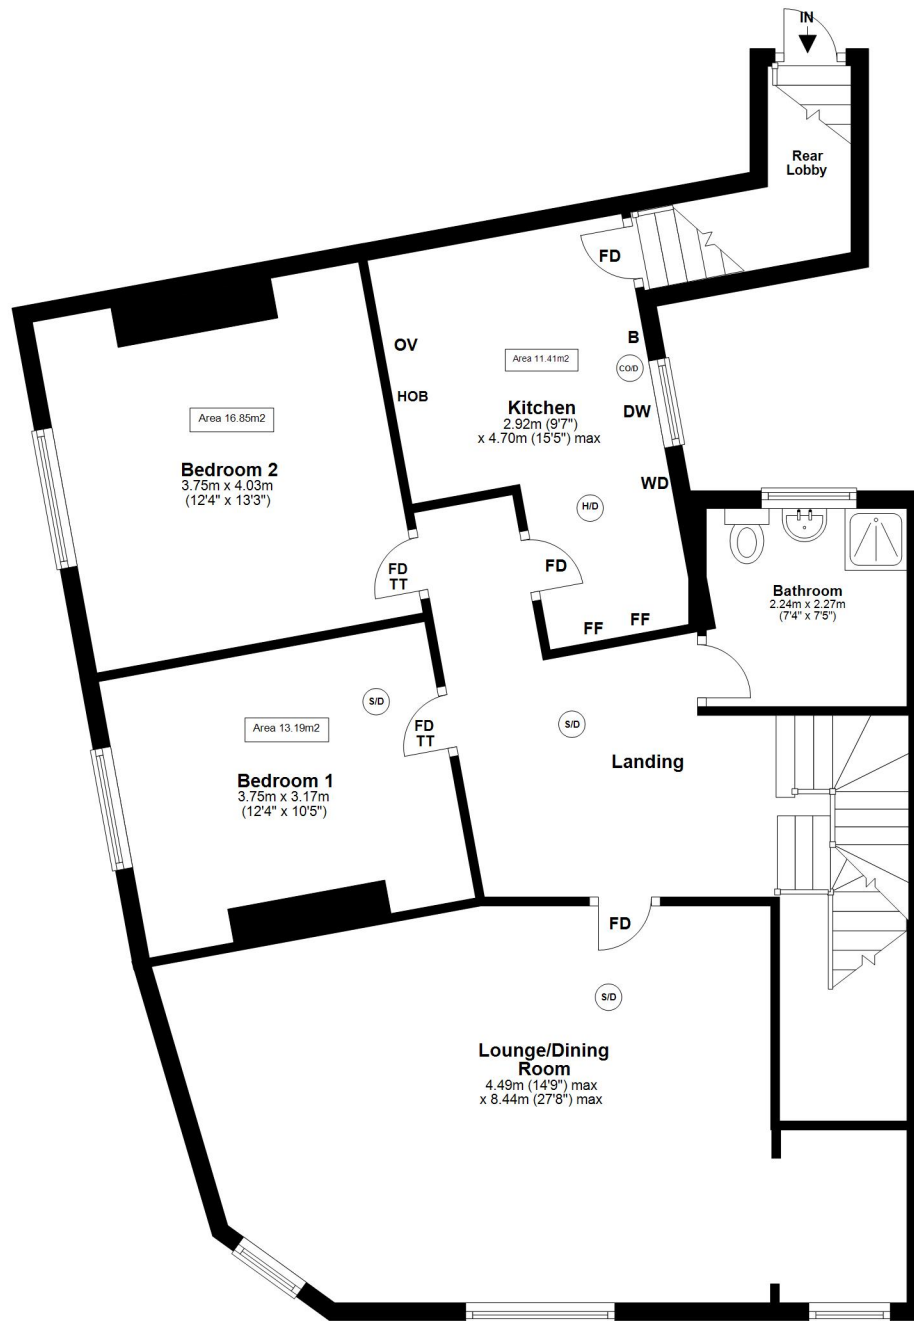

KEY

- SD - Smoke Detector
- HD - Heat Detector
- COD - Carbon Monoxide Detector
- SL - Sky Light
- FF - Fridge Freezer
- WD - Washer Dryer
- DW - Dishwasher
- B - Boiler
- HOB - Hob
- OV - Oven
- FD - Fire Door
- TT - Thumb Turn Lock

First Floor

Approx. 98.6 sq. metres (1060.9 sq. feet)

Second Floor

Approx. 100.1 sq. metres (1077.3 sq. feet)

Ground Floor

Approx. 5.9 sq. metres (63.3 sq. feet)

Total area: approx. 204.5 sq. metres (2201.5 sq. feet)

247 Jesmond Road, Jesmond

Ground Floor

Approx. 5.9 sq. metres (63.3 sq. feet)

Total area: approx. 204.5 sq. metres (2201.5 sq. feet)

247 Jesmond Road, Jesmond

First Floor

Approx. 98.6 sq. metres (1060.9 sq. feet)

Second Floor

Approx. 100.1 sq. metres (1077.3 sq. feet)