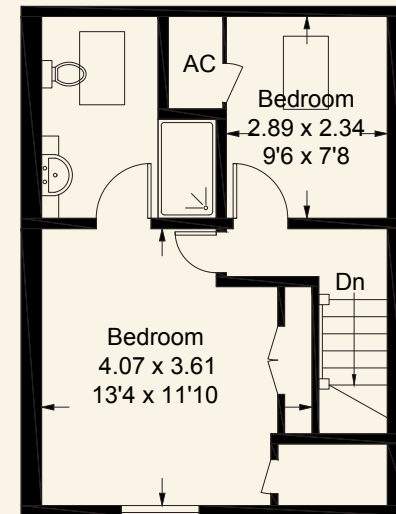

Cherry Lets

Sweet Dreams...

On the first and second floors are five neutral good sized bedrooms.

Two of the large doubles have en suites and built in wardrobes. Also on the first floor is the modern family bathroom.

Floorplan...

Saffron Close

Approximate Gross Internal Area = 137.5 sq m / 1479 sq ft

Ground Floor

First Floor

Second Floor

Illustration for identification purposes only, measurements are approximate, not to scale. (ID275702)