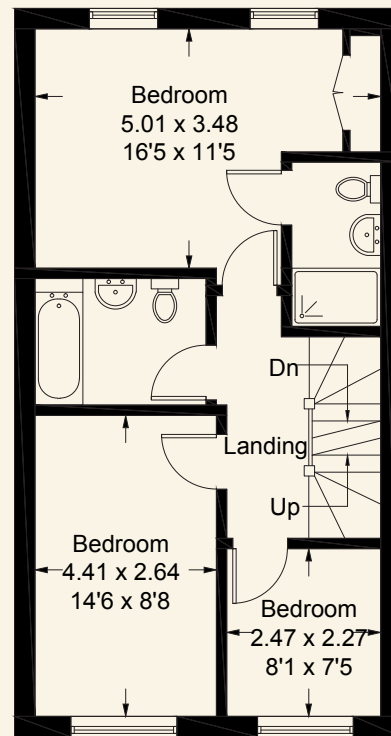

Cherry Lets

Sweet Dreams...

On the first and second floors are five neutral good sized bedrooms.

Two of the large doubles have en suites and built in wardrobes. Also on the first floor is the modern family bathroom.

Floorplan...

Saffron Close

Approximate Gross Internal Area = 137.5 sq m / 1479 sq ft

Ground Floor

First Floor

Second Floor

Illustration for identification purposes only, measurements are approximate, not to scale. (ID275702)