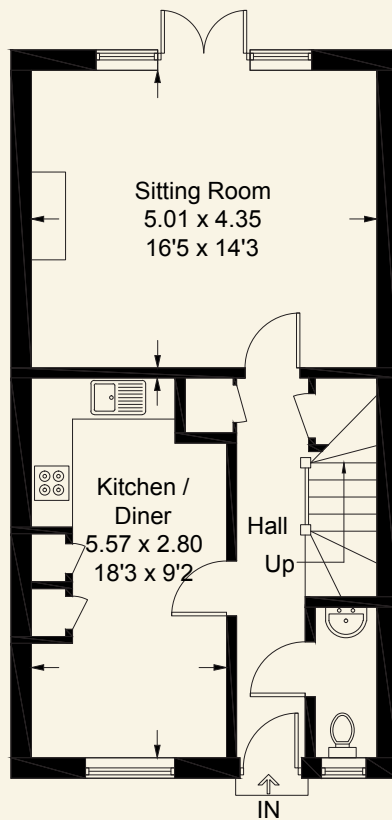

Cherry Lets

Sweet Dreams...

On the first and second floors are five neutral good sized bedrooms.

Two of the large doubles have en suites and built in wardrobes. Also on the first floor is the modern family bathroom.

Floorplan...

Saffron Close

Approximate Gross Internal Area = 137.5 sq m / 1479 sq ft

Ground Floor

First Floor

Second Floor

Illustration for identification purposes only, measurements are approximate, not to scale. (ID275702)