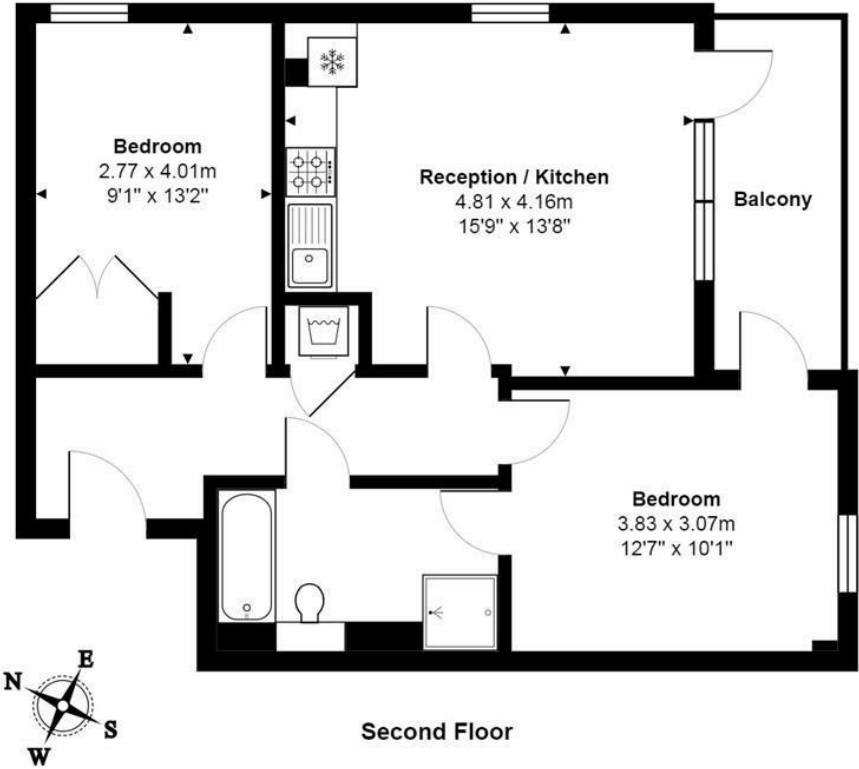

SARAH CLARK
PROPERTY CONSULTANTS

503 |
HORIZON BROAD WEIR, BRISTOL, BS1 3DJ

Unfortunately the viewing list is now closed for this property.

Available 1st July 2024 for student letting.

Located in the Horizon development this stylish 2 bedroom furnished flat is close to the shops, restaurants and amenities of Cabot Circus. The flat would two students and consists of a lounge/kitchen/dining room with access to a private balcony. The kitchen has a range of wall and base units, integrated fridge freezer, dishwasher and electric oven. The washing machine is located in a utility cupboard in the hallway. There are two double bedrooms one with built-in wardrobes and one with a door leading to the bathroom. The large bathroom has a separate shower cubicle, bath, wash basin, wc and heated towel rail.

TENURE

SERVICES

Customise to type text here

LOCAL AUTHORITY

Customise to type text here

503 Horizon

Total Area: 59.0 m² ... 635 ft² (excluding balcony)

All measurements of walls, doors, windows, fittings and appliances, their size and locations are approximate and cannot be regarded as being an accurate representation neither by the vendor nor their agent.
www.inovusproperty.co.uk

IMPORTANT: we would like to inform prospective purchasers that these sales particulars have been prepared as a general guide only. A detailed survey has not been carried out, nor the services, appliances and fittings tested. Room sizes should not be relied upon for furnishing purposes and are approximate. If floor plans are included, they are for guidance only and illustration purposes only and may not be to scale. If there are any important matters likely to affect your decision to buy, please contact us before viewing the property.