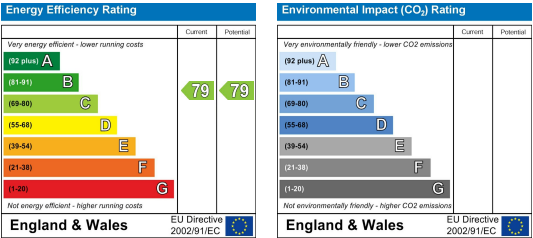

IMPORTANT: we would like to inform prospective purchasers that these sales particulars have been prepared as a general guide only. A detailed survey has not been carried out, nor the services, appliances and fittings tested. Room sizes should not be relied upon for furnishing purposes and are approximate. If floor plans are included, they are for guidance only and illustration purposes only and may not be to scale. If there are any important matters likely to affect your decision to buy, please contact us before viewing the property.