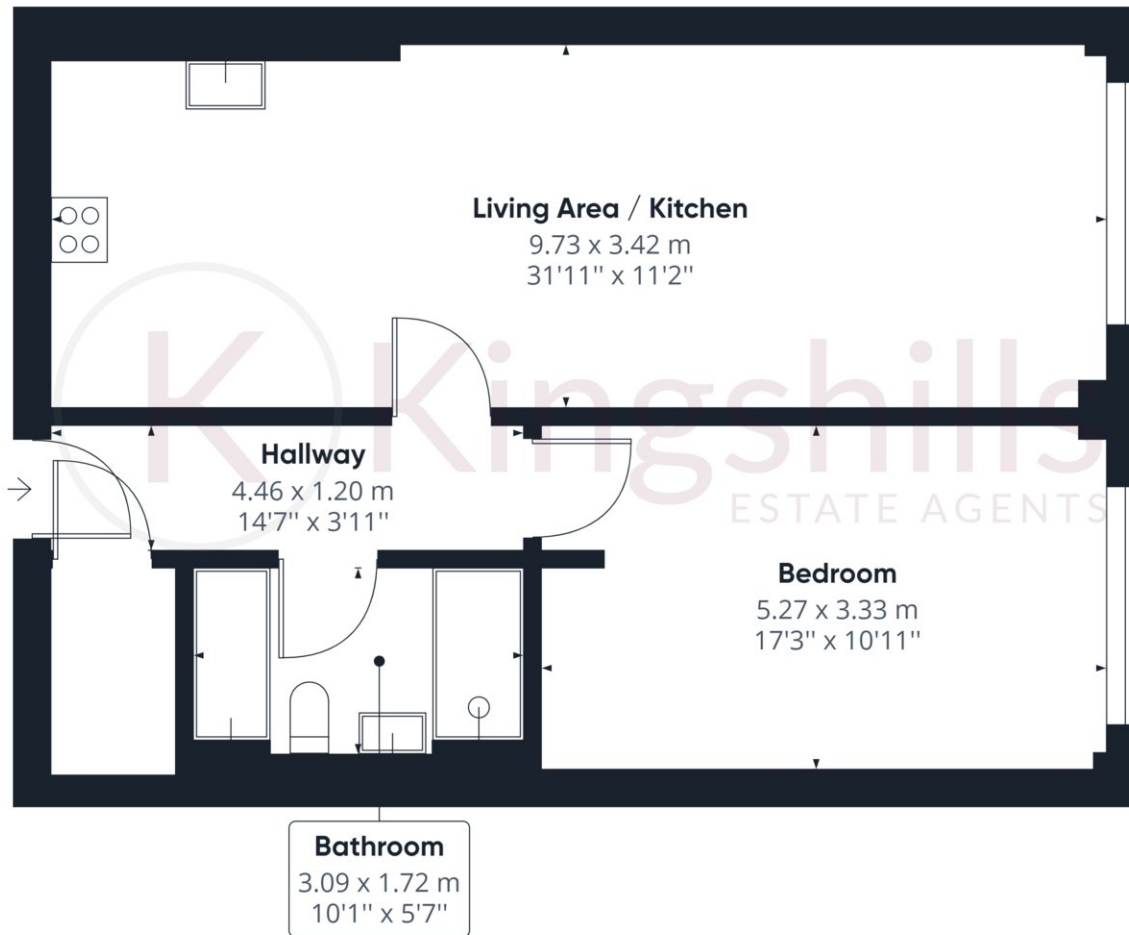

Approximate total area⁽¹⁾

683.87 ft²

63.53 m²

(1) Excluding balconies and terraces

GIRAFFE360